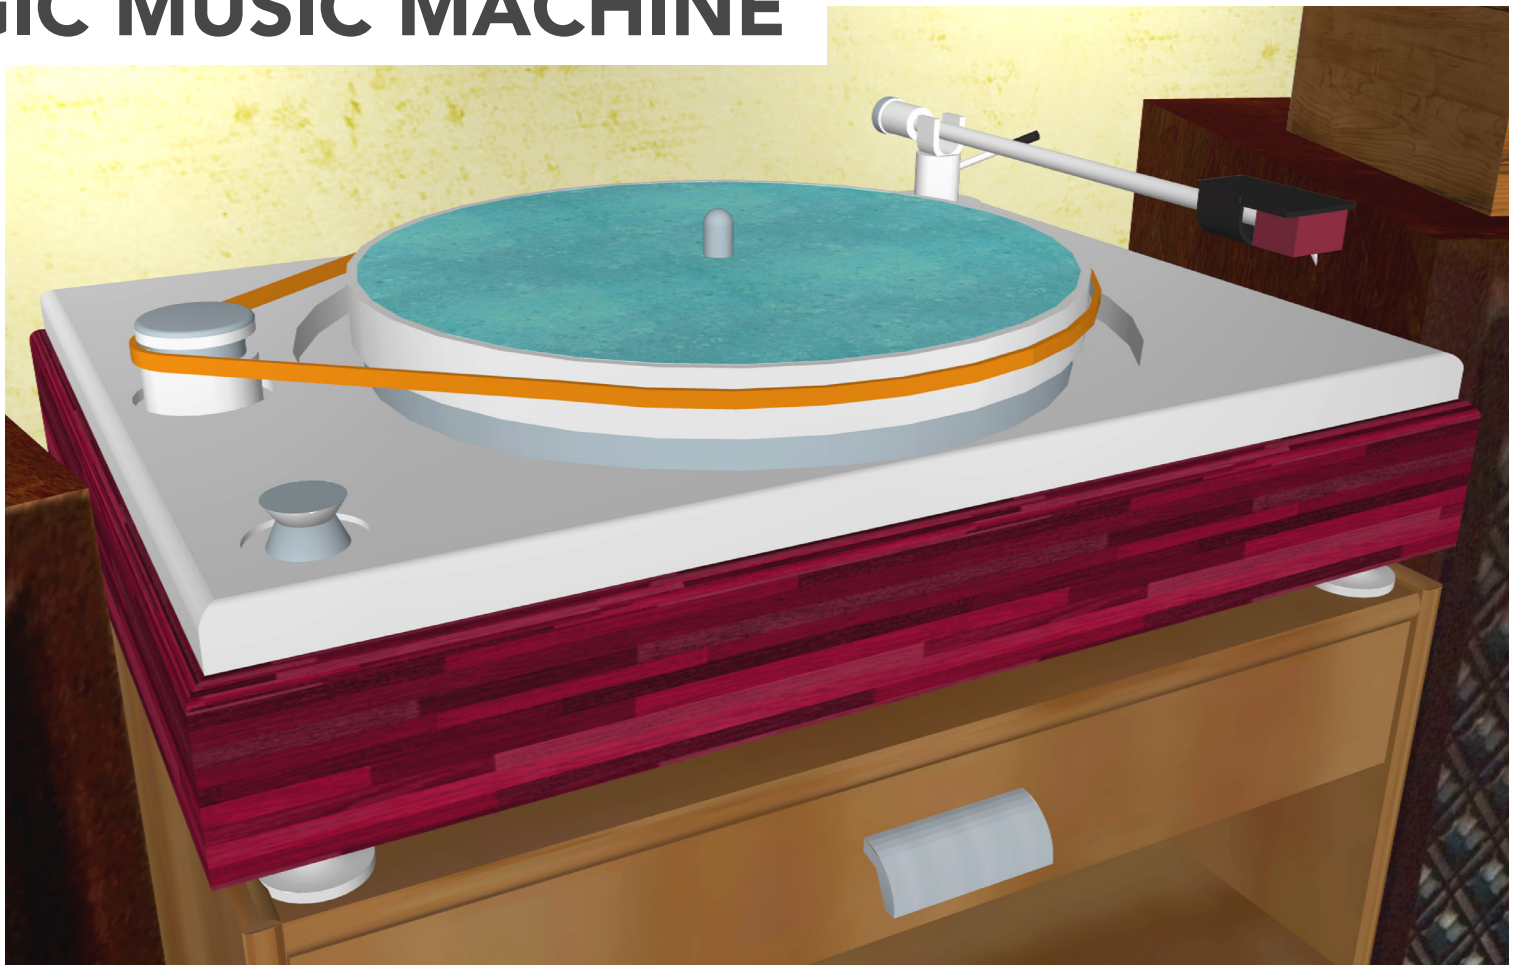

# MYSTIC MAGIC MUSIC MACHINE

-  PELTOGYNE OR PURPLEHEART WOOD FROM BRAZIL
-  RESIN TURQUOISE DUST COVER
-  ORANGE RUBBER BAND
-  METALLIC SURFACE
-  METALLIC COMPONENTS
-  STYLUS PLASTIC
-  COMPONENT PLASTIC
-  SPEAKER GRILL
-  RECORD BOX WOOD

**TAKE A JOURNEY INSIDE. OUTSIDE OF SPACE AND TIME. THIS TURNTABLE (AND THE RIGHT RECORDS) WILL TAKE YOU ON A TRIP TO FIND YOUR TRUE SELF—AN EXPLORATION OF YOU!**

Music is one of many paths toward self-realization. With this idea of the Mystic Magic Music Machine is a minimalist turntable designed to open the heart and connect the mind. Drop the needle, find a comfortable seat, close your eyes and listen for the Truth inside each and every soul. When your heart is ready and your mind is focused, this message will resonate loud and clear. Listen and be set free.