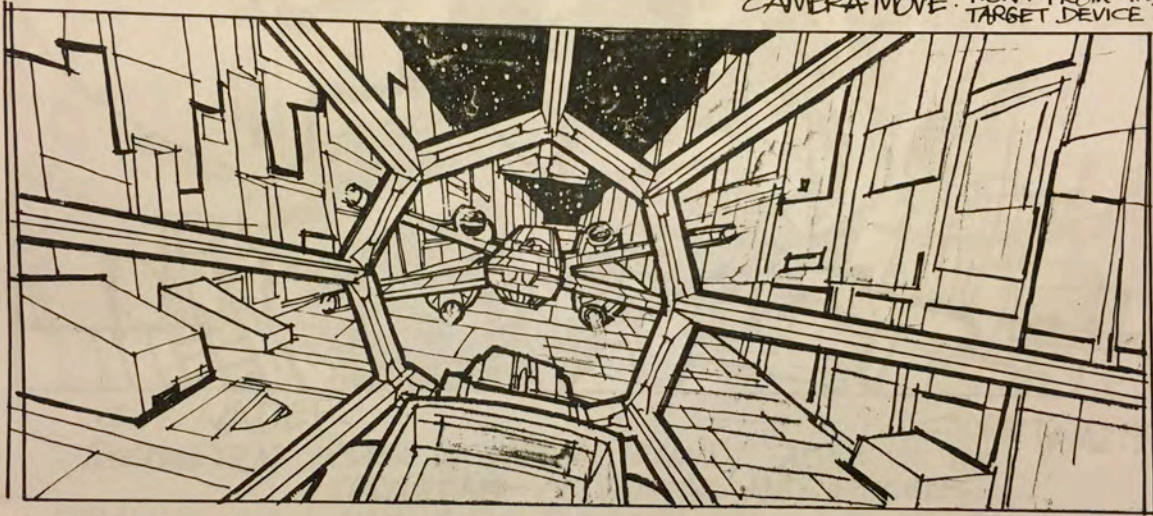

BOARD # 200A  
SHOT # 273A  
LOCATION: TRENCH

BACKGROUND:  
LAZER: START/STOP

FRAMECOUNT:  
DUPE SHOT:  
TRENCH # 1  
CAMERA MOVE: P.O.V. FROM T.I.E.  
TARGET DEVICE.

DESCRIPTION: P.O.V. FROM VADER'S SHIP AS THE  
Y-WING FIGHTER PEELS OFF AND  
HEADS TOWARD SPACE. THE HORIZON  
DROPS AWAY AS VADER FOLLOWS.

PROCESS PLATE #

DIALOGUE: NONE

SCRIPT # A920

BOARD # 343  
SHOT # 407P  
LOCATION: P86

BACKGROUND: Low Altitude  
Death Star  
LAZER: START/STOP

FRAME COUNT: 15  
DUPE SHOT: 531  
(SIMILAR)  
TRENCH#: 2  
CAMERA MOVE: P.O.V. FROM T.I.E.  
TARGET DEVICE.

DESCRIPTION: P.O.V. THROUGH VADER'S SCOPE AS HE  
TRIES TO TAKE AIM ON LUKE'S CON-  
STANTLY BOBBING AND WEAVING  
X-WING. LUKE IS RIGHT IN FRONT  
OF CHEME ON HIS LEFT SIDE.  
WEDGE

PROCESS PLATE #

SCRIPT # W228