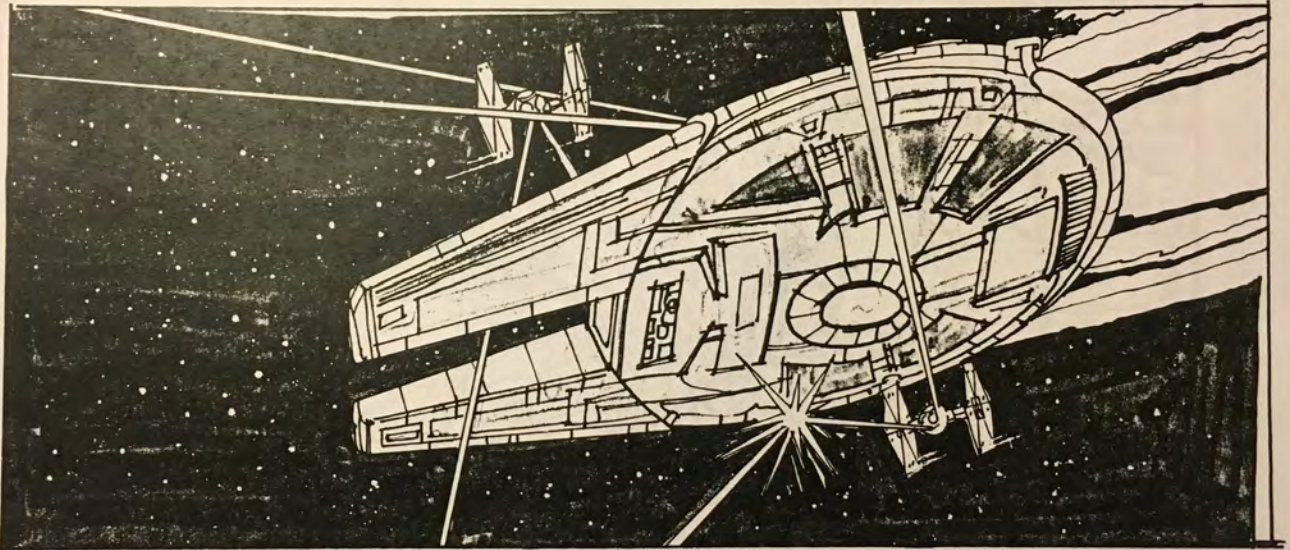

BOARD# 51
SHOT# 147
LOCATION:

BACKGROUND: STARS (MOVE RAPIDLY)
L TO R
LAZER START/STOP
TO AND FROM T.I.E.

FRAMECOUNT: 78
DUPESHOT:
TRENCH#

CAMERAMOVE: PAN W/ T.I.E. SHIPS

DESCRIPTION: PIRATE SHIP TWISTING WITH 2 T.I.E. SHIPS
CHARGING THROUGH BACKGROUND.

PROCESS PLATE#

DIALOGUE: NONE.

SCRIPT # K 68
VEHICLE: *Pirate Starship*