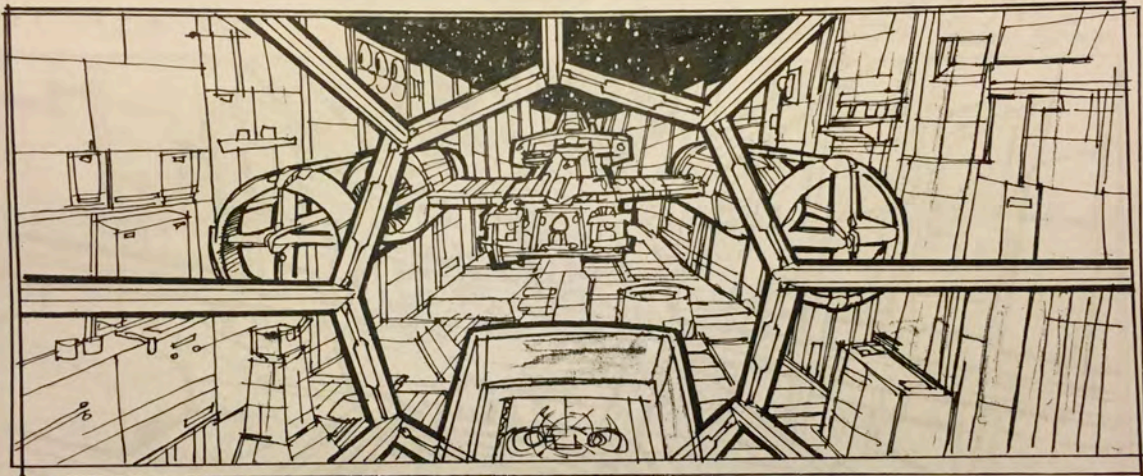

CAMERA MOVE: MOVE LOCKED OFF.  
POV. FROM PIRATE SHIP COCKPIT.

DESCRIPTION: CLOSE UP WOOKIE - T.I.E. SHIP GOING  
DOWN UPPER. R TO LOWER. L IN  
BACKGROUND.

PROCESS PLATE #

SCRIPT # KK68

DIALOGUE: NONE

VEHICLE: *Pirate Starship*  
CAMERA VIEW: *looking  
out sight.*

BOARD # 200A  
SHOT # 273A  
LOCATION: TRENCH

BACKGROUND:  
LAZER: START/STOP

FRAMECOUNT:  
DUPE SHOT:  
TRENCH # 1  
CAMERA MOVE: P.O.V. FROM T.I.E.  
TARGET DEVICE.

DESCRIPTION: P.O.V. FROM VADER'S SHIP AS THE  
Y-WING FIGHTER PEELS OFF AND  
HEADS TOWARD SPACE. THE HORIZON  
DROPS AWAY AS VADER FOLLOWS.