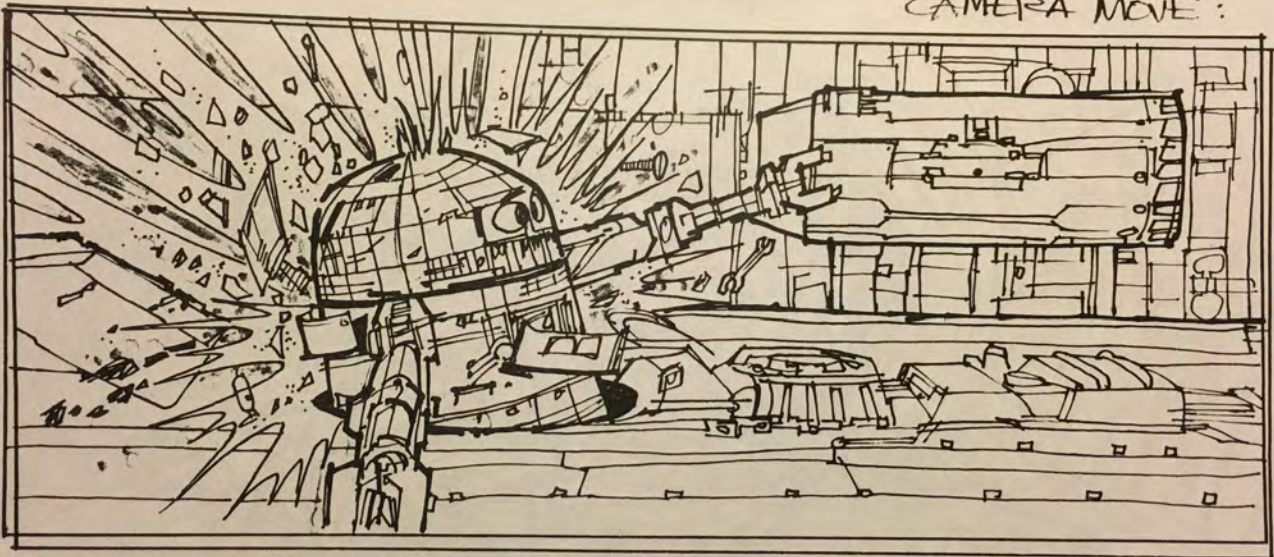

BOARD # 347A
SHOT # 41P-A
LOCATION:

BACKGROUND:
LAZER, START/STOP

FRAME COUNT:
DUPE SHOT:
TRENCH # 1
CAMERA MOVE:

DESCRIPTION: CLOSE UP ARTOO (WKE'S SHIP) AS A LARGE BURST OF FLAK ENGULFS HIM LEAVING A SMOKING SHELL OF TWISTED METAL WHERE LITTLE ARTOO ONCE STOOD. THE ARMS GO LIMP ON THE SMOKING LITTLE DROID.

PROCESS PLATE #

DIALOGUE:

SCRIPT # 227