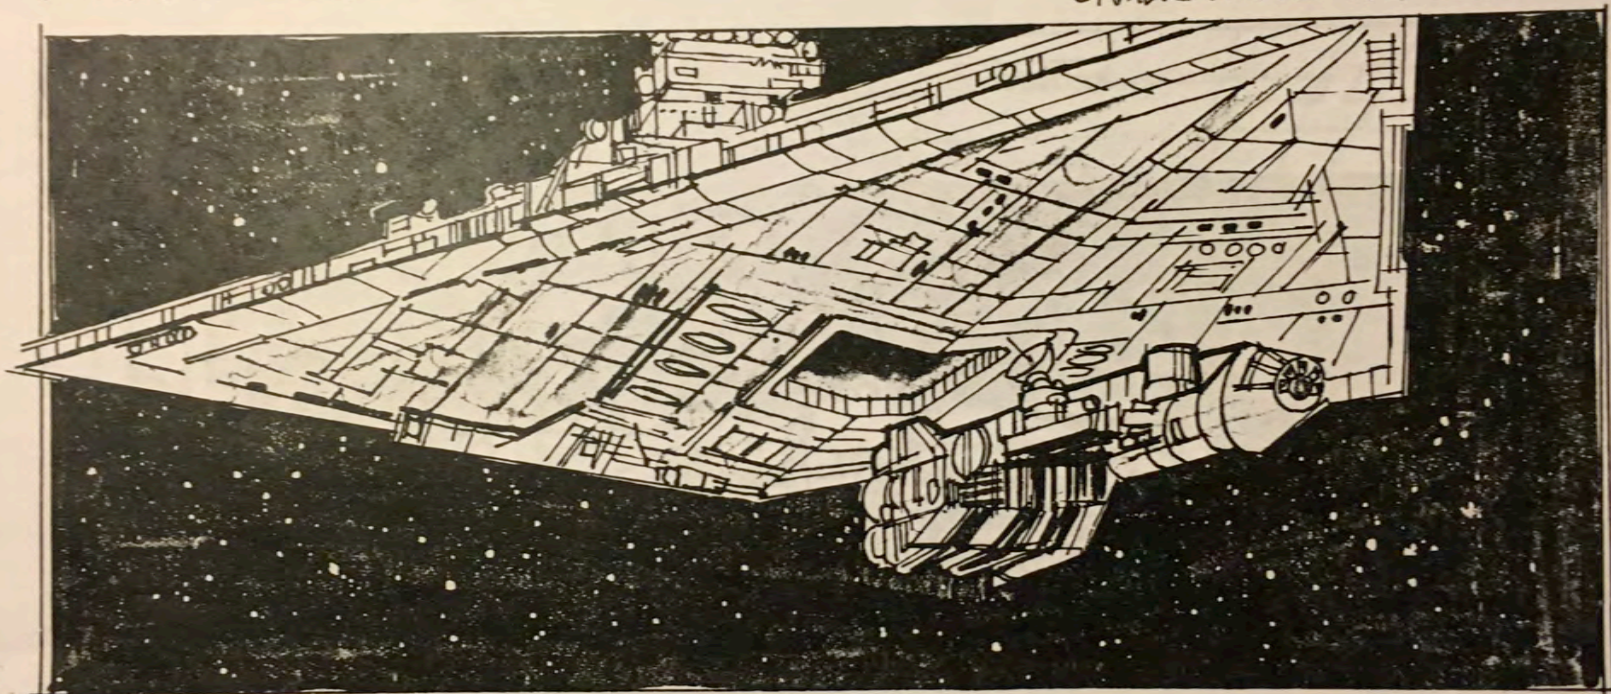

STAR WARS

© 1977 20th Century Fox
Film Corporation - Lucasfilm Ltd.

STORYBOARDS

BOARD # 8

BACKGROUND: STARS (SLOW DRIFT R to L)

FRAME COUNT:

SHOT # 105

LAZER START/STOP

DUPE SHOT:

LOCATION: TATOOINE

TRENCH #

CAMERA MOVE: LOCKED OFF

DESCRIPTION: START WITH (2 BEATS) SHADOW ON REBEL
BLOCKADE RUNNER DECISIVE DRIFT IN FROM
TOP OF FRAME LEFT - MAXIMUM 5 SECONDS.

PROCESS PLATE #

SCRIPT # /

DIALOGUE: NONE.

VEHICLE: Imperial Cruiser
and Rebel Blockade Runner
artwork by Mark Grossecluse.