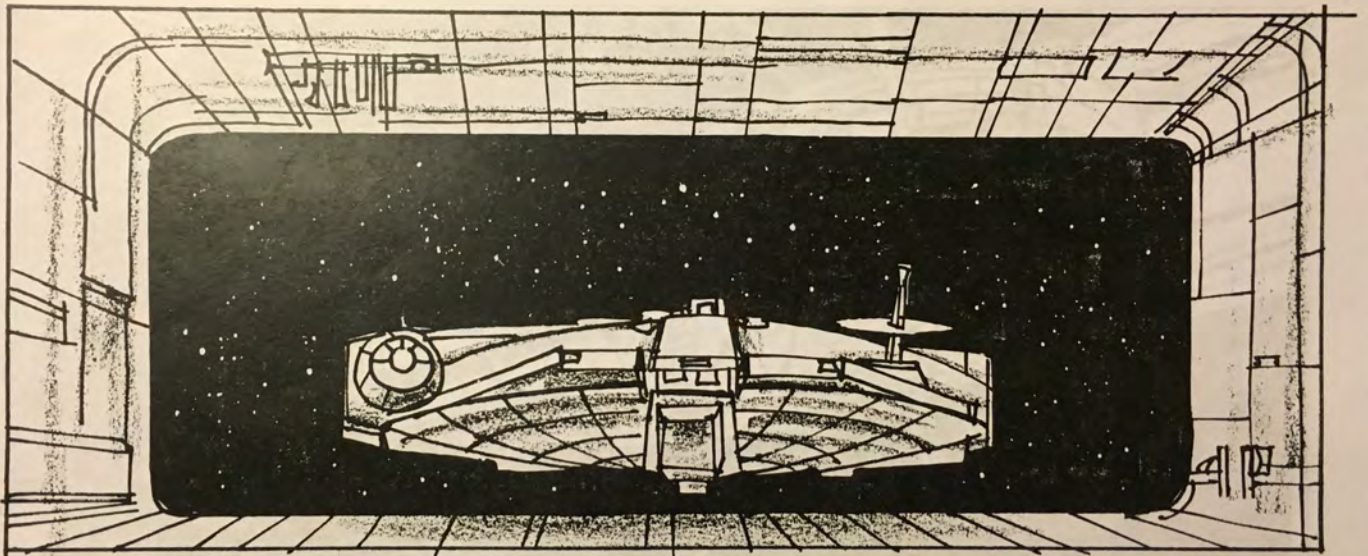

TRENCH #

CAMERA MOVE: LOCKED OFF

DESCRIPTION: START WITH (2 BEATS) SHADOW ON REBEL  
BLOCKADE RUNNER DECISIVE DRIFT IN FROM  
TOP OF FRAME LEFT - MAXIMUM 5 SECONDS.

PROCESS PLATE #

SCRIPT # /

DIALOGUE: NONE.

VEHICLE: Imperial Cruiser  
and Rebel Blockade Runner  
artwork by Mark Grossecluse.

BOARD #31  
SHOT #126

LOCATION: DOCKING BAY  
DEATH STAR

BACKGROUND: STARS  
LAZER START/STOP

FRAME COUNT:  
DUPE SHOT:  
TRENCH #  
CAMERA MOVE

DESCRIPTION: LOCKED. P.O.V. OUT OF DEATH STAR DOCKING BAY  
PIRATE SHIP GROWING CENTER FRAME  
ABOUT 10 TO 1.

PROCESS PLATE #  
SCRIPT # 45

DIALOGUE:

BOARD# 51  
SHOT# 147  
LOCATION:

BACKGROUND: STARS (MOVE RAPIDLY)  
L TO R  
LAZER START/STOP  
TO AND FROM T.I.E.