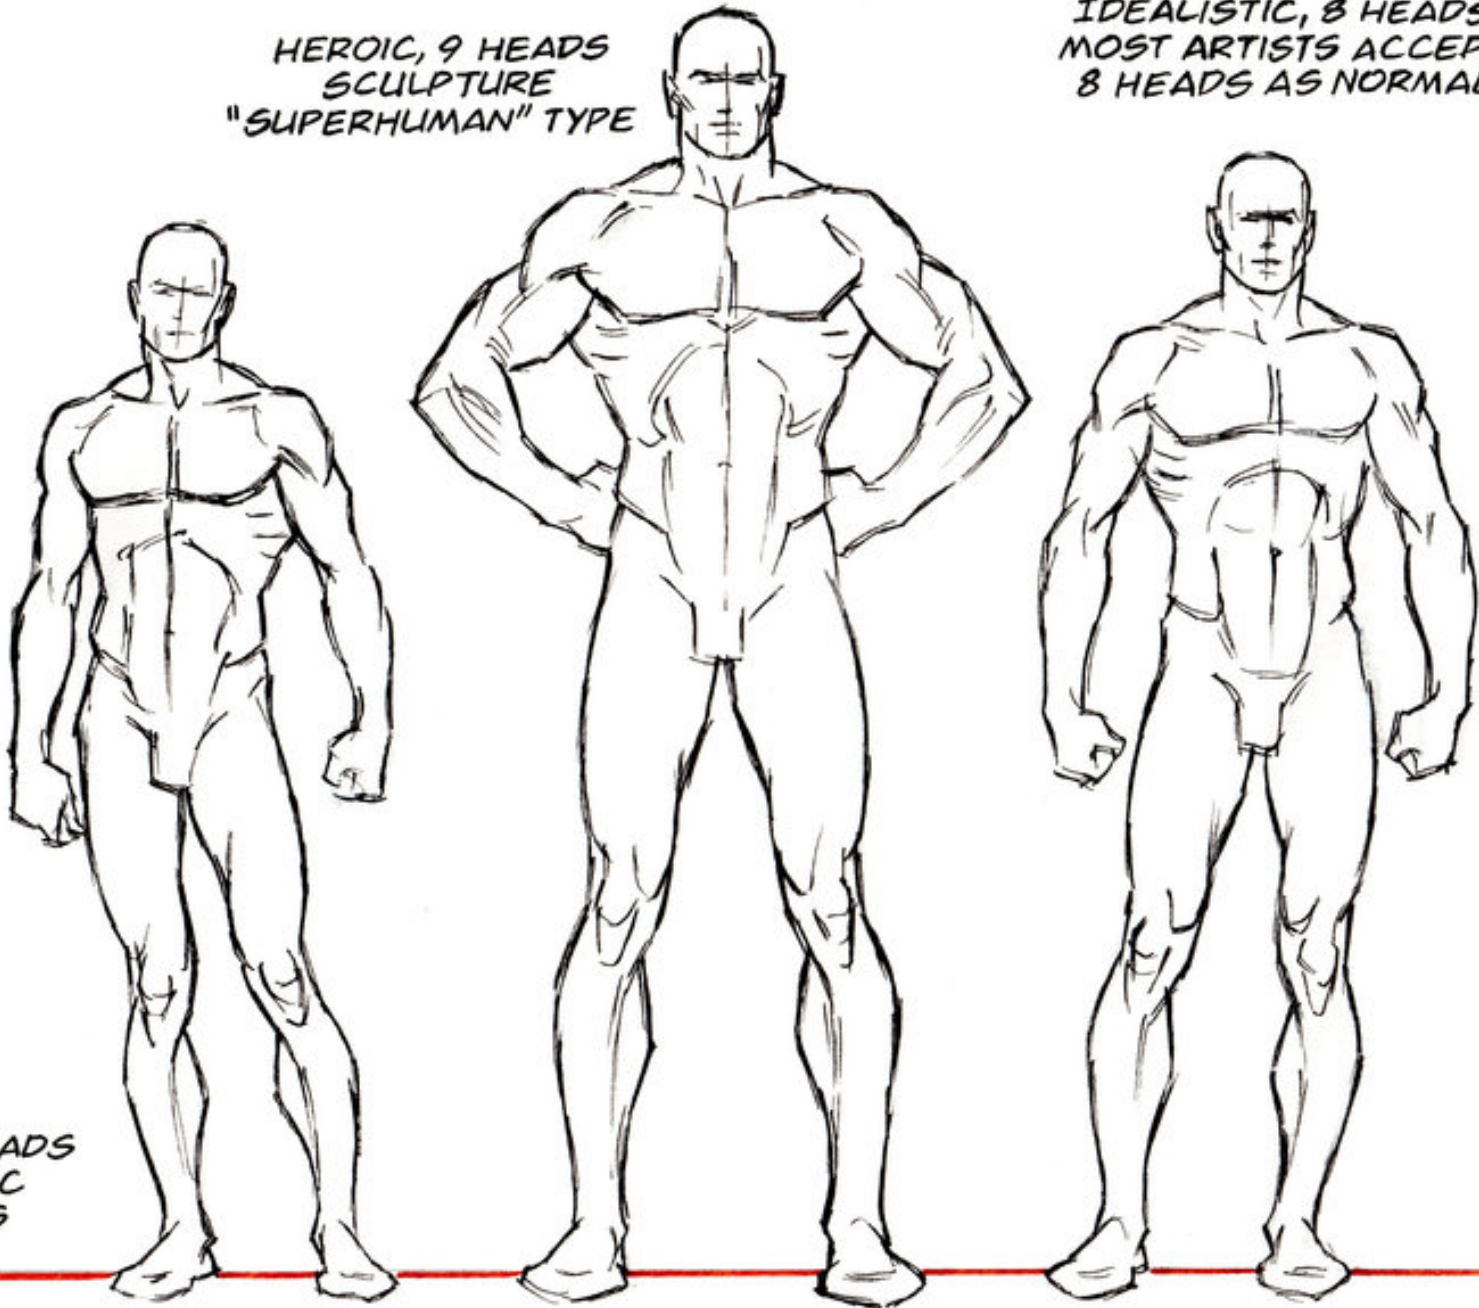

masseter

deltoids

pectorals

trapezius

biceps

triceps

abdominals

quadriceps

- Key to Posterior Torso**
- 1 Cervical vertebrae
 - 2 Thoracic vertebrae
 - 3 Thoracic vertebrae
 - 4 Thoracic vertebrae
 - 5 Thoracic vertebrae
 - 6 Thoracic vertebrae
 - 7 Thoracic vertebrae
 - 8 Thoracic vertebrae
 - 9 Thoracic vertebrae
 - 10 Thoracic vertebrae
 - 11 Thoracic vertebrae
 - 12 Thoracic vertebrae
 - 13 Thoracic vertebrae
 - 14 Thoracic vertebrae
 - 15 Thoracic vertebrae
 - 16 Thoracic vertebrae
 - 17 Thoracic vertebrae
 - 18 Thoracic vertebrae
 - 19 Thoracic vertebrae
 - 20 Thoracic vertebrae
 - 21 Thoracic vertebrae
 - 22 Thoracic vertebrae

Skeletal Muscle

STANDARDS OF PROPORTION

HEROIC, 9 HEADS
SCULPTURE
"SUPERHUMAN" TYPE

IDEALISTIC, 8 HEADS
MOST ARTISTS ACCEPT
8 HEADS AS NORMAL

NORMAL, 7 1/2 HEADS
THE ACADEMIC
PROPORTIONS

Figure 4.1:
The Female Figure measures seven to eight heads

Figure 4.2:
The Fashion Figure measures nine heads or more (model's legs have been stretched using Photoshop)

10-HEAD BASIC CROQUIS

BASIC CROQUIS IN ACTION

0

1

2

3

4