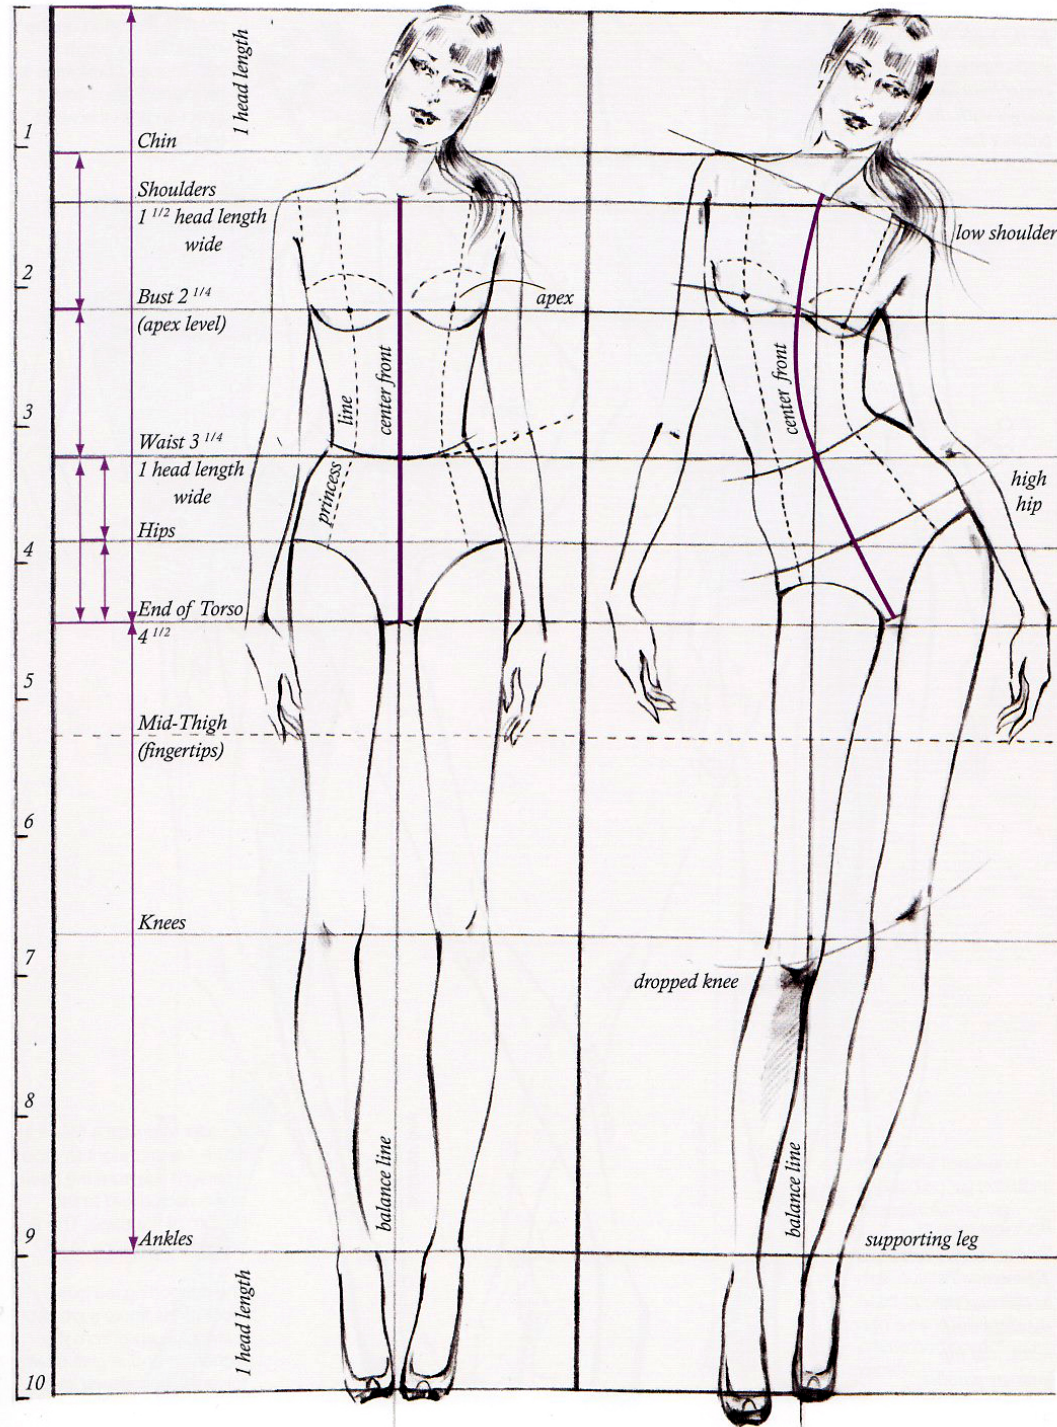

masseter

deltoids

pectorals

trapezius

biceps

triceps

abdominals

quadriceps

Skeletal Muscle

STANDARDS OF PROPORTION

HEROIC, 9 HEADS
SCULPTURE
"SUPERHUMAN" TYPE

IDEALISTIC, 8 HEADS
MOST ARTISTS ACCEPT
8 HEADS AS NORMAL

NORMAL, 7 1/2 HEADS
THE ACADEMIC
PROPORTIONS

Figure 4.1:
The Female Figure measures seven to eight heads

Figure 4.2:
The Fashion Figure measures nine heads or more (model's legs have been stretched using Photoshop)

10-HEAD BASIC CROQUIS

BASIC CROQUIS IN ACTION

0

1

2

3

4

5

6

7

8

9

10