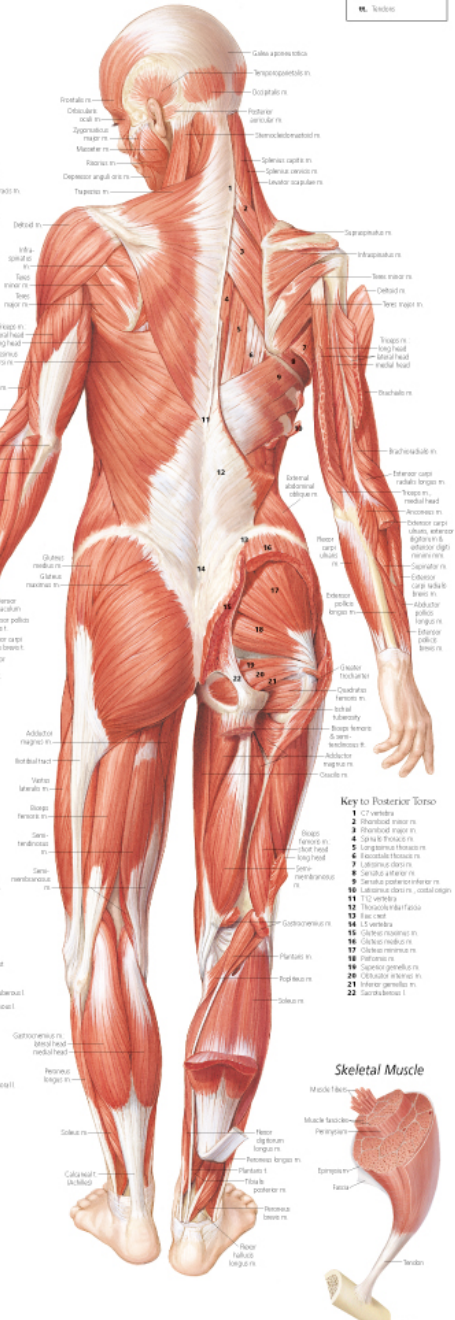

Posterior View

Skeletal Muscle