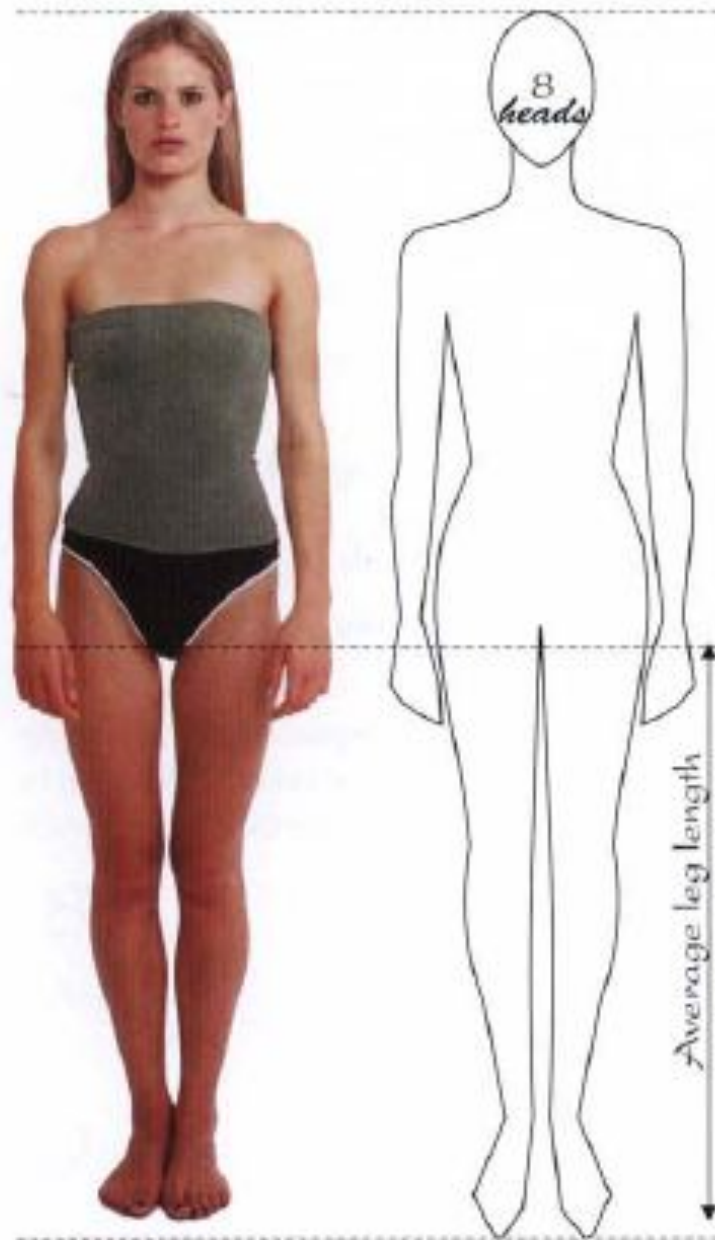

Skeletal Muscle

STANDARDS OF PROPORTION

HEROIC, 9 HEADS
SCULPTURE
"SUPERHUMAN" TYPE

IDEALISTIC, 8 HEADS
MOST ARTISTS ACCEPT
8 HEADS AS NORMAL

NORMAL, 7 1/2 HEADS
THE ACADEMIC
PROPORTIONS

Figure 4.1:
The Female Figure measures seven to eight heads

Figure 4.2:
The Fashion Figure measures nine heads or more (model's legs have been stretched using Photoshop)

10-HEAD BASIC CROQUIS

BASIC CROQUIS IN ACTION

0

1

2

3

4