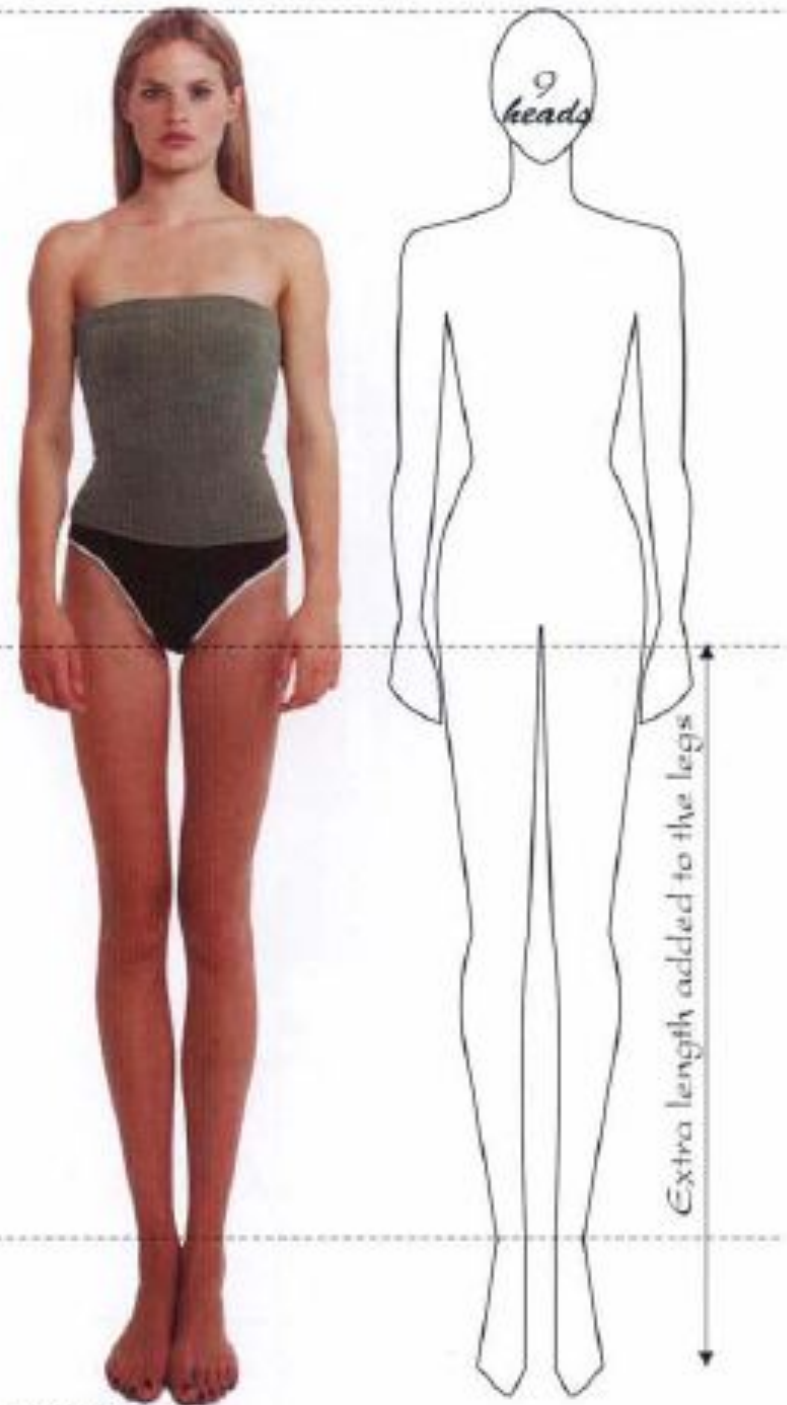

Skeletal Muscle

STANDARDS OF PROPORTION

HEROIC, 9 HEADS
SCULPTURE
"SUPERHUMAN" TYPE

IDEALISTIC, 8 HEADS
MOST ARTISTS ACCEPT
8 HEADS AS NORMAL

NORMAL, 7 1/2 HEADS
THE ACADEMIC
PROPORTIONS

Figure 4.1:
The Female Figure measures seven to eight heads

Figure 4.2:
The Fashion Figure measures nine heads or more (model's legs have been stretched using Photoshop)

10-HEAD BASIC CROQUIS

BASIC CROQUIS IN ACTION

0

1

2

3

4